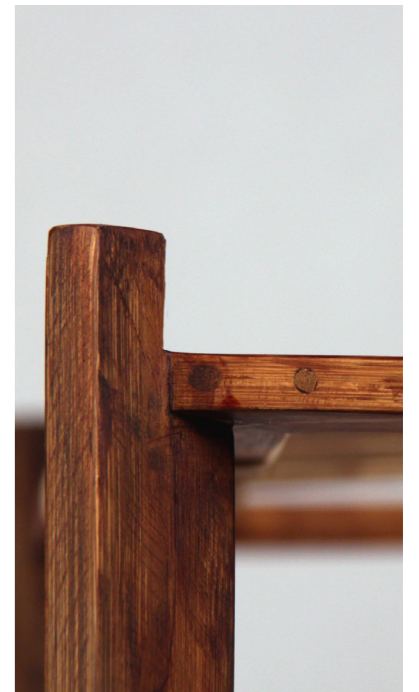

SIDE TABLE
STFC1

DIMENSIONS:
H 450mm, L 340mm, W 340mm

MATERIAL:
BAMBOO, CANE.

FINISH:
BAMBOO : WALNUT FINISH
CANE : NATURAL

FUSION

SIDE TABLE
STFC2

DIMENSIONS:
H 450mm, L 300mm, W 300mm

MATERIAL:
BAMBOO, CANE.

FINISH:
BAMBOO : WALNUT FINISH
CANE : NATURAL

FUSION

SIDE TABLE
STFC3

DIMENSIONS:
H 450mm, L 320mm, W 300mm

MATERIAL:
BAMBOO, CANE.

FINISH:
BAMBOO : WALNUT FINISH
CANE : NATURAL

FUSION

SIDE TABLE
STFC4

DIMENSIONS:
H 450mm, L 380mm, W 380mm

MATERIAL:
BAMBOO, CANE.

FINISH:
BAMBOO : WALNUT FINISH
CANE : NATURAL

FUSION

OFFICE TABLE

OTRB1

DIMENSIONS:

H 760mm, L 1100mm, W 600mm