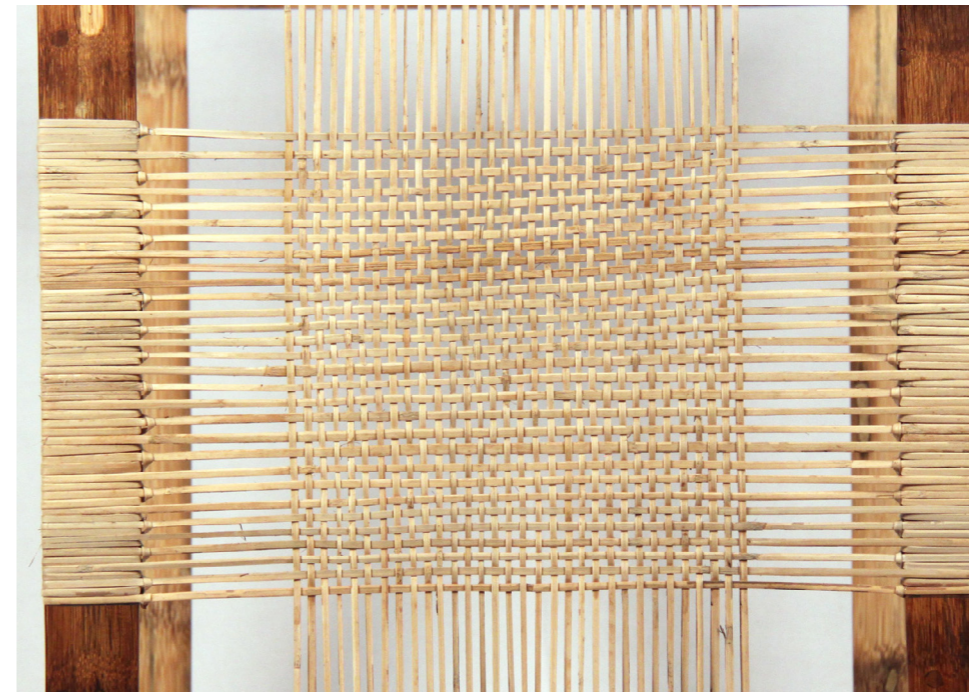

SIDE TABLE
STFC4

DIMENSIONS:
H 450mm, L 380mm, W 380mm

MATERIAL:
BAMBOO, CANE.

FINISH:
BAMBOO : WALNUT FINISH
CANE : NATURAL

FUSION